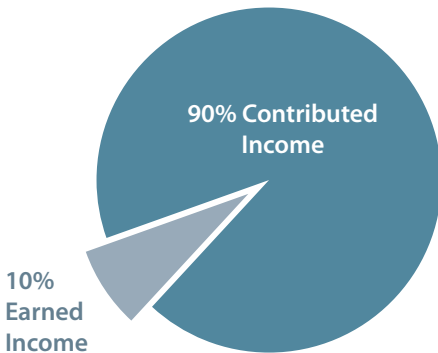

- 96% Store Gross Profit
- 4% Classes & Other