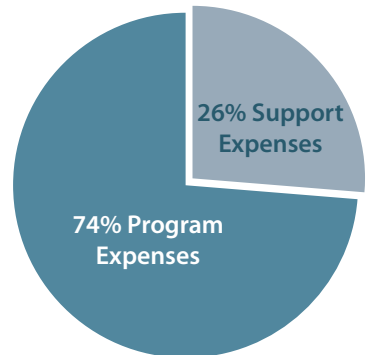

TOTAL EXPENSES: $972,888

74% Program Expenses

- 53% Exhibitions
- 30% Education
- 17% Store