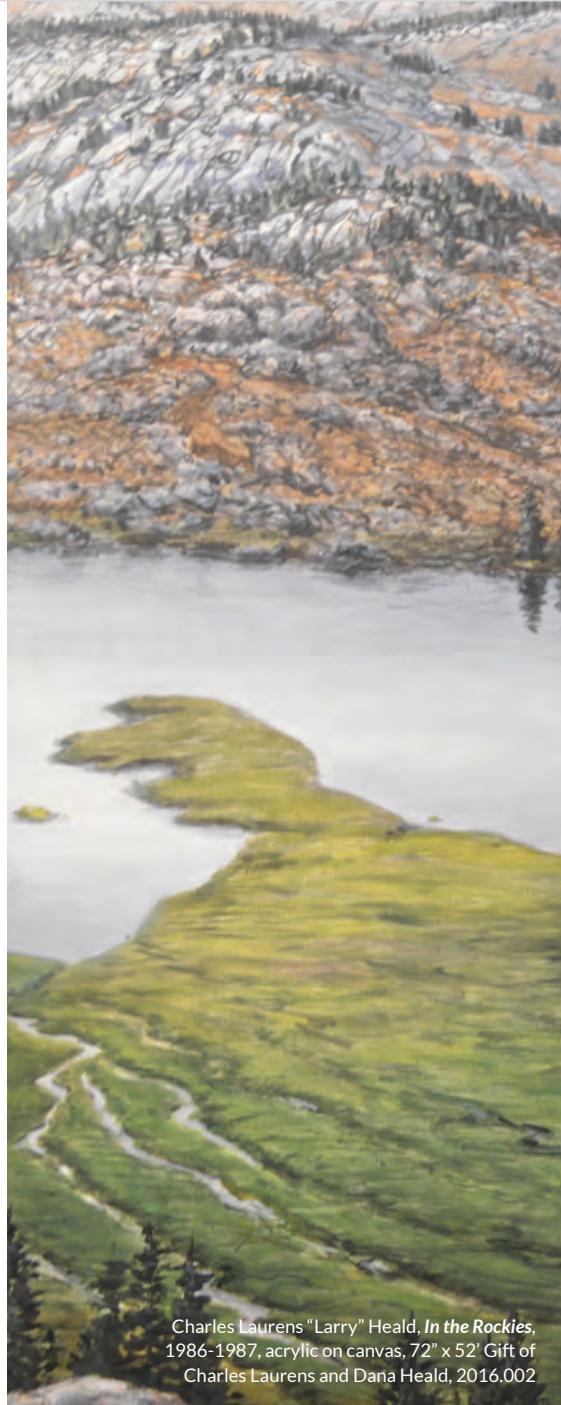

Voyager explored the works of Seattle glass artist Steve Jensen, particularly boats. To Jensen boats symbolize a voyage or journey, possibly to life after death, or the journey into the unknown. As Jensen noted, "I began Voyager Series to help me deal with my own grief and loss, and with hope to provide relief for others dealing with their own sorrow."

MoNA at 35

Our 35th Anniversary exhibit, *MoNA at 35* explored the trajectory of art in the Northwest, both regionally and locally, by including artists in the "Northwest School" and others working at the same time. The exhibition featured several largescale works new to the permanent collection, including the William Cumming mural discovered at the Skagit County Fair in 2014. The central theme of the exhibit was the different types of journeys that individuals, artworks and institutions can embark on, whether it is physical movement, the evolution of a museum, or an adventure through different points of view.

ARTISTS: Ambrose Patterson, Viola Patterson, Mark Tobey, Leo Kenney, Guy Anderson, Helmi Juvonen, Doris Chase, Richard Gilkey, Philip McCracken, Hilda Morris, G. Allen Wright, James Washington, Jr., Louis Mideke, William Cumming, Neil Meitzler, Gerard Tsutakawa, Barbara Straker James, Clayton James, William Slater, Charles Stokes, Robert Flynn, Windsor Utley, Kenneth Callahan, Nan McKinnell, Charles Laurens "Larry" Heald

Charles Laurens "Larry" Heald, *In the Rockies*, 1986-1987, acrylic on canvas, 72" x 52' Gift of Charles Laurens and Dana Heald, 2016.002