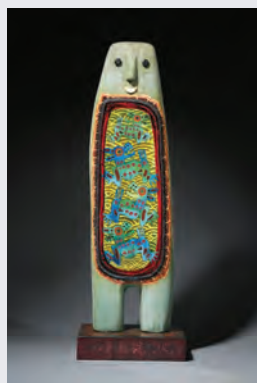

Kéké Cribbs, *Little Boy Dog Dog*, 2015, reverse fired enamels on sheet glass, thin shell concrete, wood, paint