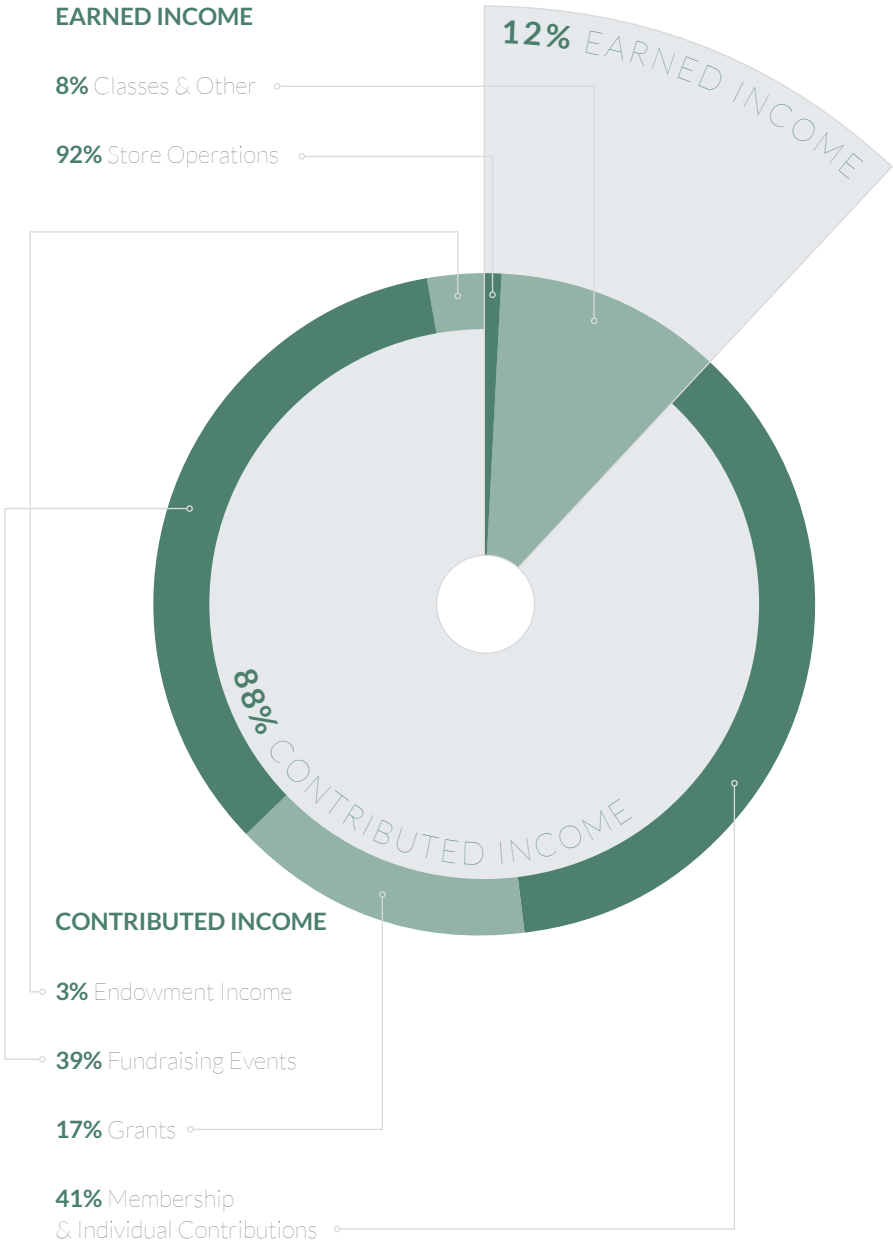

FINANCIALS

TOTAL OPERATING INCOME: **$604,162**