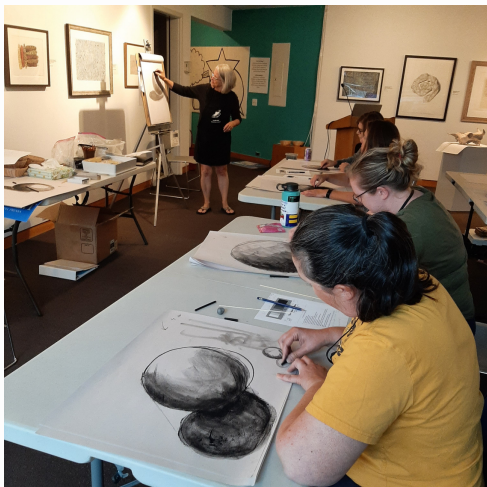

We offer a range of programs and initiatives designed to strengthen our community through shared experiences and deepened understanding of diverse perspectives.

MONA LINK

Established in 2003, this program is a partnership between MoNA and local school districts designed to provide art education opportunities. This one-year professional development program offers multiple museum visits and standards based integrated art lessons designed by museum educators.